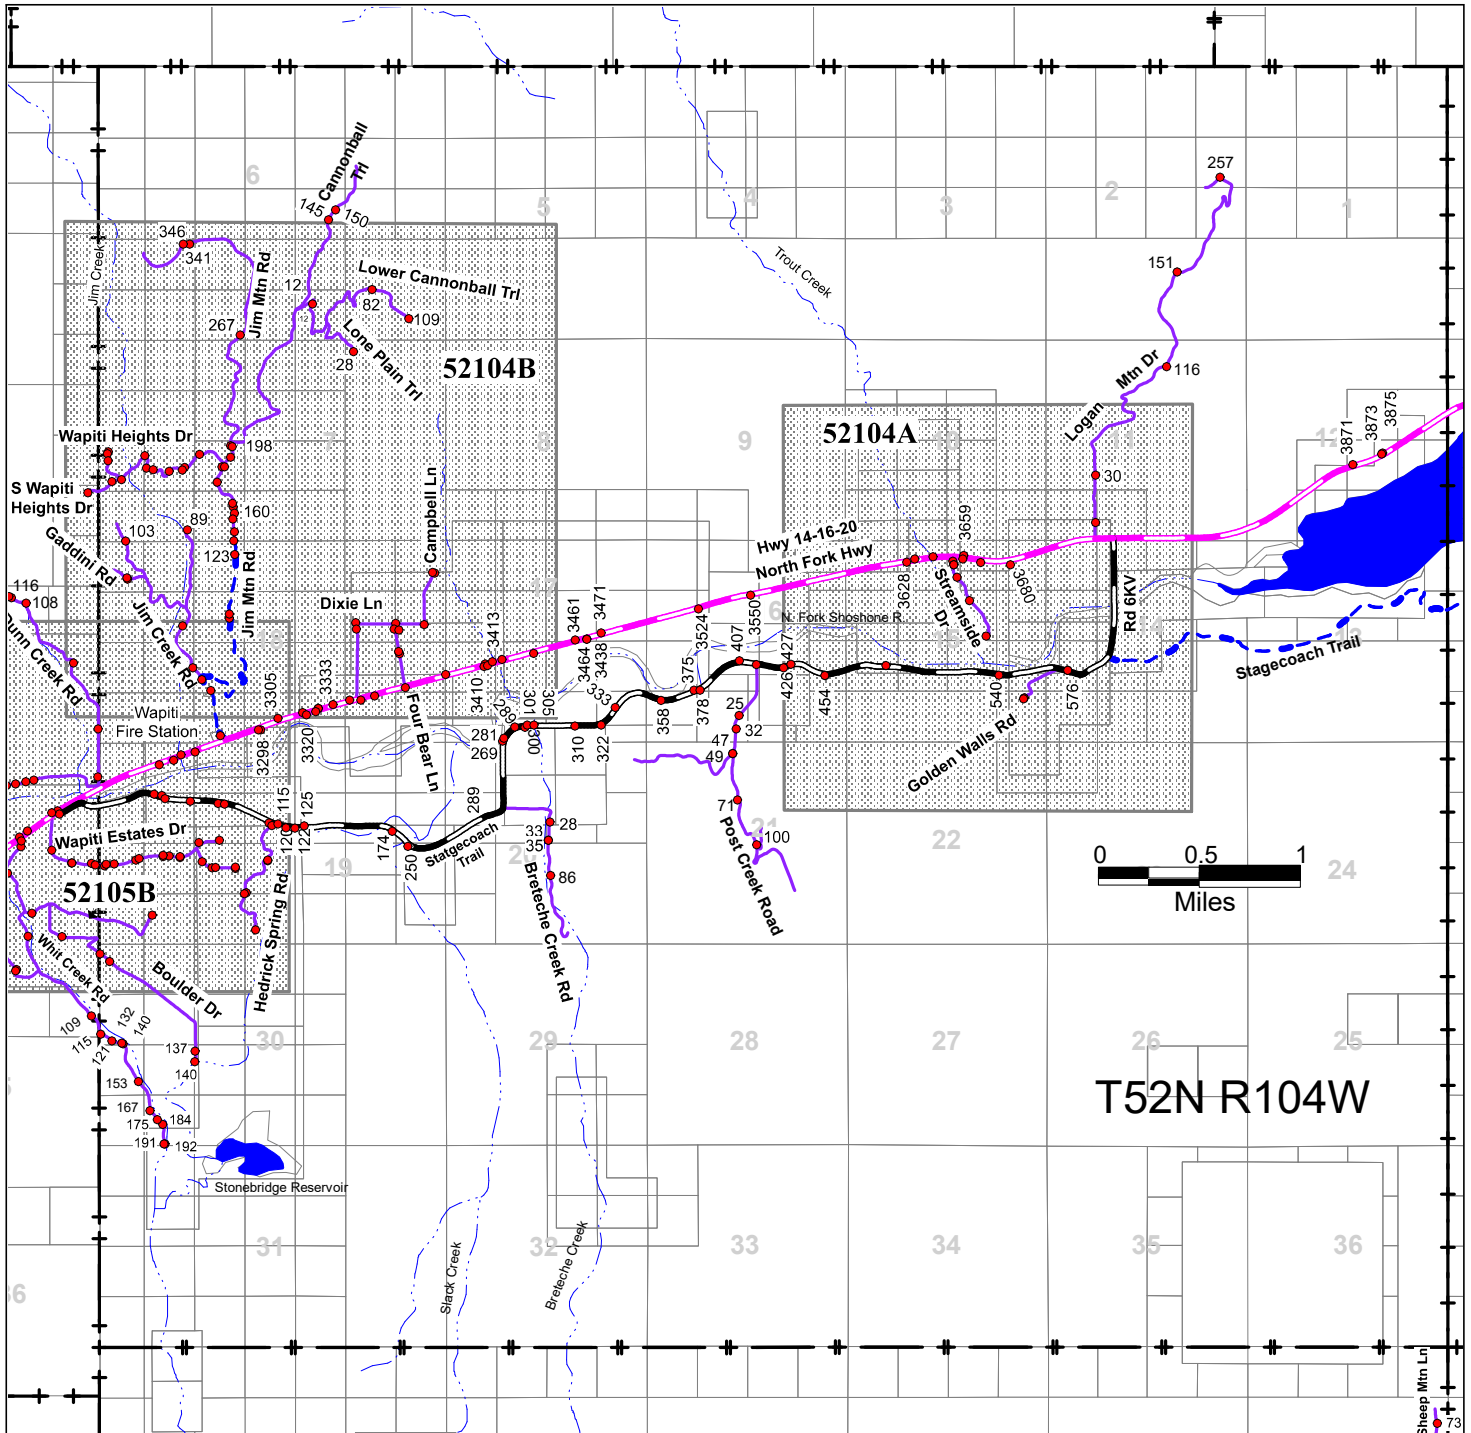

T52N R104W

52104

PAGE REFERENCE:

N/A	53104	53103
52105	52104	52103
N/A	51104	51103

This map is for informational purposes only. The location and extent of roads, accesses, and property lines depicted hereon do not guarantee legal right of passage, ingress and egress, or property boundaries.

- County Maintained
 - Chip Sealed
 - Dirt (various grades)
- State Maintained
 - Chip Sealed
- Forest Service Maintained
 - Dirt (various grades)
- Private Road
 - Various Surfaces

- Cross Reference Road List:
 Dunn Cr Rd = Rd 6FV
 Jim Mtn Rd = Rd 6GV
 Northfork Hwy = Yellowstone Hwy; US Hwy 14-16-20
 Rd 6MR = Hidden Valley Ranch Rd